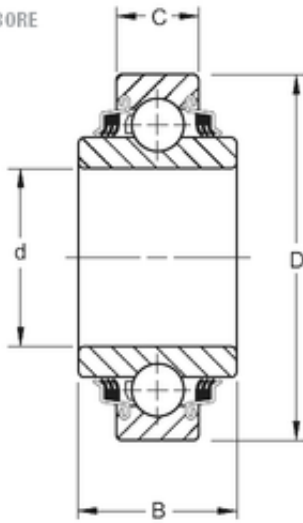

# Nice Ball Bearings CO,LTD

ROUND BORE

38,113 mm x 80 mm x 42,87 mm Timken  
W208PP10 Agricultural & Farm Line Bearings

Bearing No. W208PP10

Size	38.113x80x42.87 mm
Bore Diameter	38,113 mm
Outer Diameter	80 mm
Width	42,87 mm
d	38,113 mm
D	80 mm
B	42,87 mm
C	21 mm
Weight	0,681 Kg
Basic dynamic load rating (C)	36,8 kN

W208PP10 Bearing 2D drawings and 3D CAD models